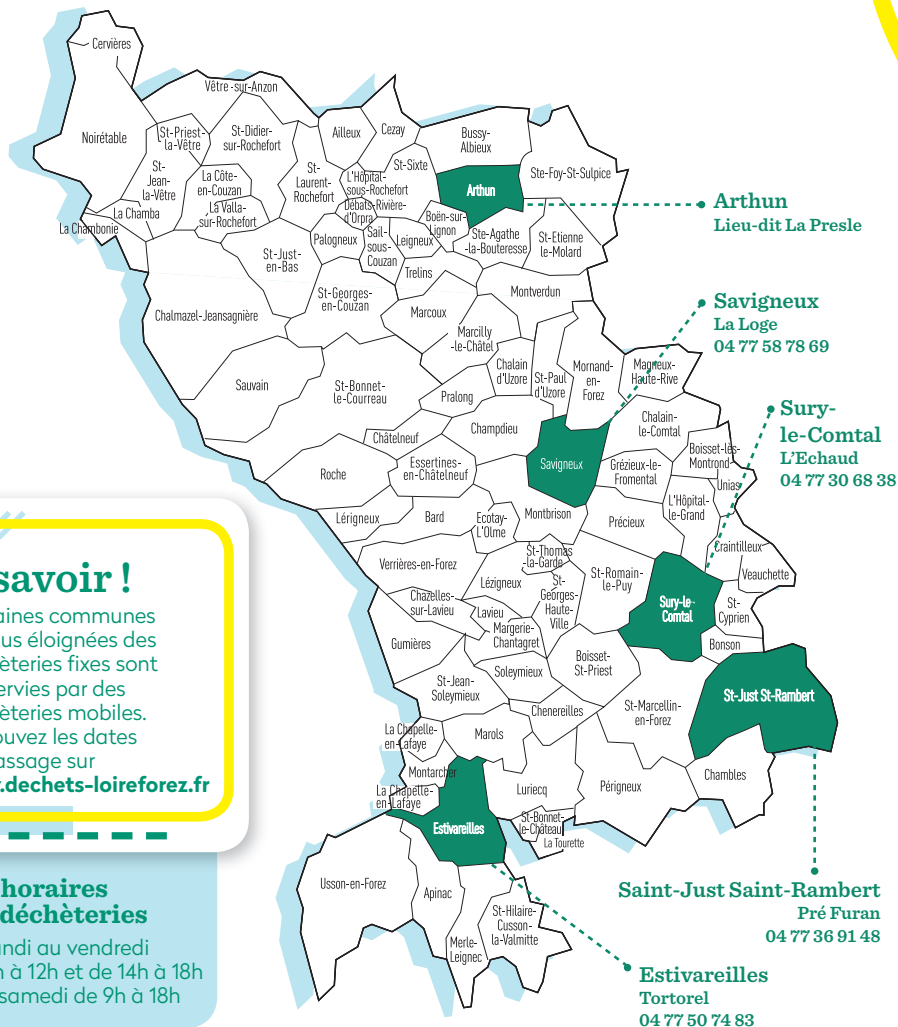

DÉCEMBRE
1 D
2 L ●
3 M ● ● ●
4 M ● ● ●
5 J
6 V
7 S
8 D
9 L
10 M ● ● ●
11 M ● ● ●
12 J
13 V
14 S
15 D
16 L ●
17 M ● ● ●
18 M ● ● ●
19 J
20 V
21 S ● ● ●
22 D
23 L
24 M ● ● ●
25 M
26 J
27 V
28 S ● ● ●
29 D
30 L ●
31 M ● ● ●

JANVIER 2020
1 M
2 J
3 V
4 S
5 D
6 L
7 M ● ● ●
8 M ● ● ●
9 J
10 V
11 S
12 D
13 L ●
14 M ● ● ●
15 M ● ● ●
16 J
17 V
18 S
19 D
20 L
21 M ● ● ●
22 M ● ● ●
23 J
24 V
25 S
26 D
27 L ●
28 M ● ● ●
29 M ● ● ●
30 J
31 V

# Carte des déchèteries